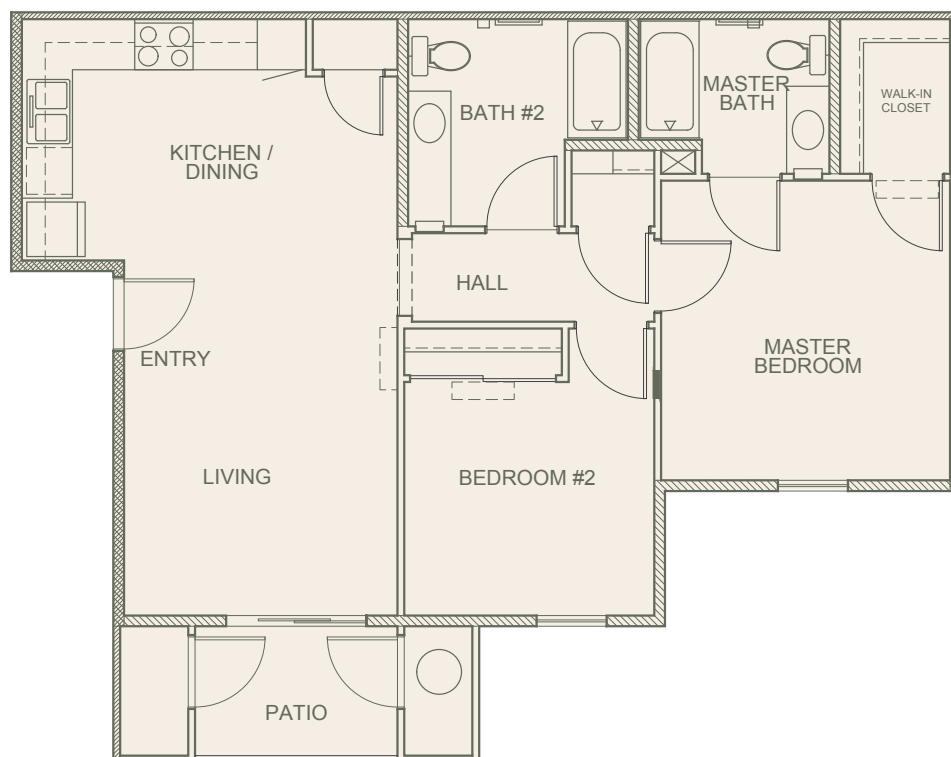

Unit B

2 BED | 2 BATH | PRIVATE PATIO

Olive Ranch Apartments | 65-95 Tuscany Drive Oroville, CA 95965 | (530) 781-3348 | TDD: 800-735-2929

OliveRanchApartments.com

© Copyright 2022 by Olive Ranch Apartments. Seller reserves the right to change pricing, features and specifications without notice. All square footages are approximate. Approximate square footage based upon plan dimensions, and may differ in the completed structure. Floorplans and renderings are artist's conceptions.